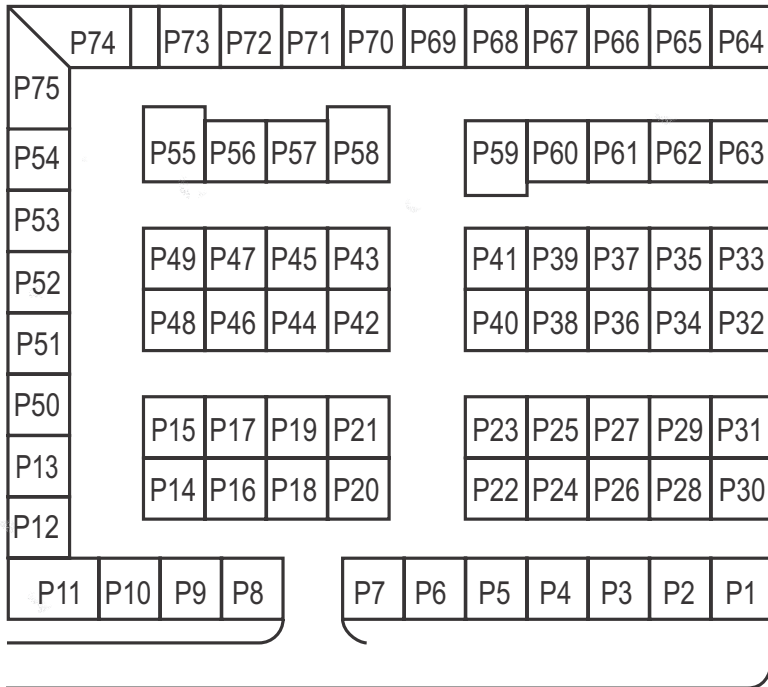

The Canton-Madison County Historical Society  
**OLD JAIL FLEA MARKET**

(601) 691-1181  
 234 East Fulton St. • P.O. Box 232  
 Canton, MS 39046-0232  
 oldjailflea.com

# Jail & Park Area Map

East Fulton Street